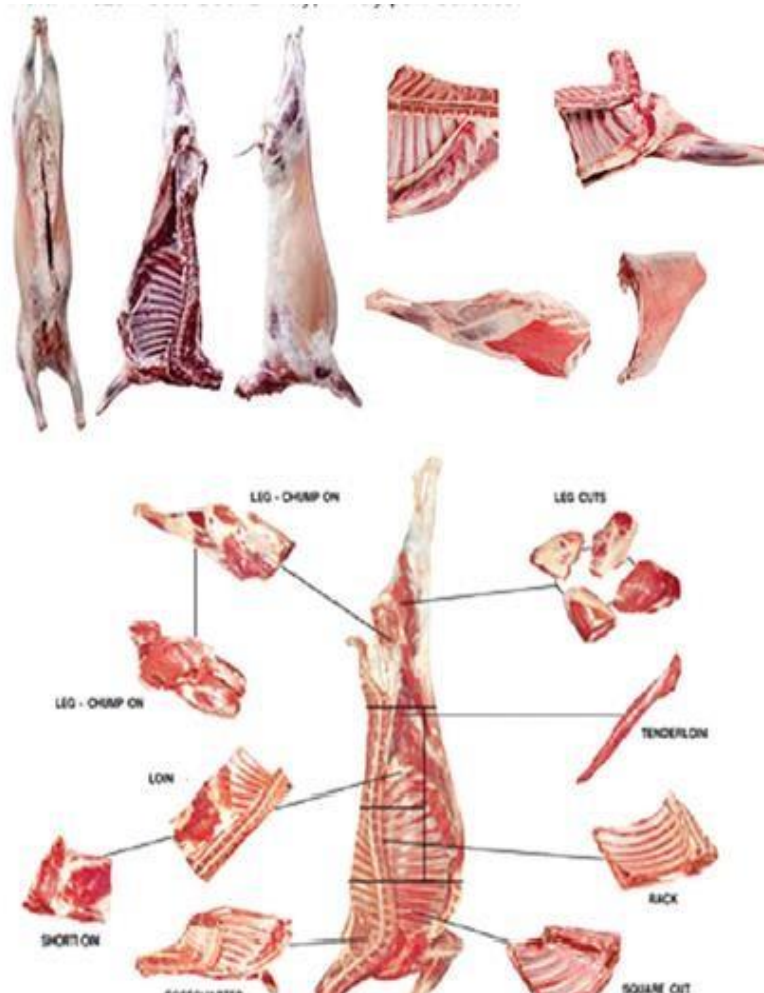

### LAMB CUTS

Individual Cuts

Place of Origin: Brazil

Breeding and Fattening

Meat does not receive salting.

Frozen product

Certifications: S.I.F Brazil

Part: Frozen Cuts Lamb, 2-way, 4 – way, 6- way parts carcass.

## GOAT CUTS

Individual Cuts

Place of Origin: Brazil

Breeding and Fattening

Meat does not receive salting.

Frozen product

Certifications: S.I.F Brazil

Part: Frozen Cuts 2-way, 4 – way, 6- way parts carcass

**Ribs** Cut on shelves or chops ideal for grilling or frying.

**Loin.** Cut into chops or tender loins. Tender loins can also be grilled or fried.

**Leg.** Leave the bone or cut it into steaks for grilling or frying.

**Hindshank.** Cut into legs or drumsticks that can be sautéed, roasted or used in stews

Royal Export & Import Inc

www.royalexportimportcenter.com