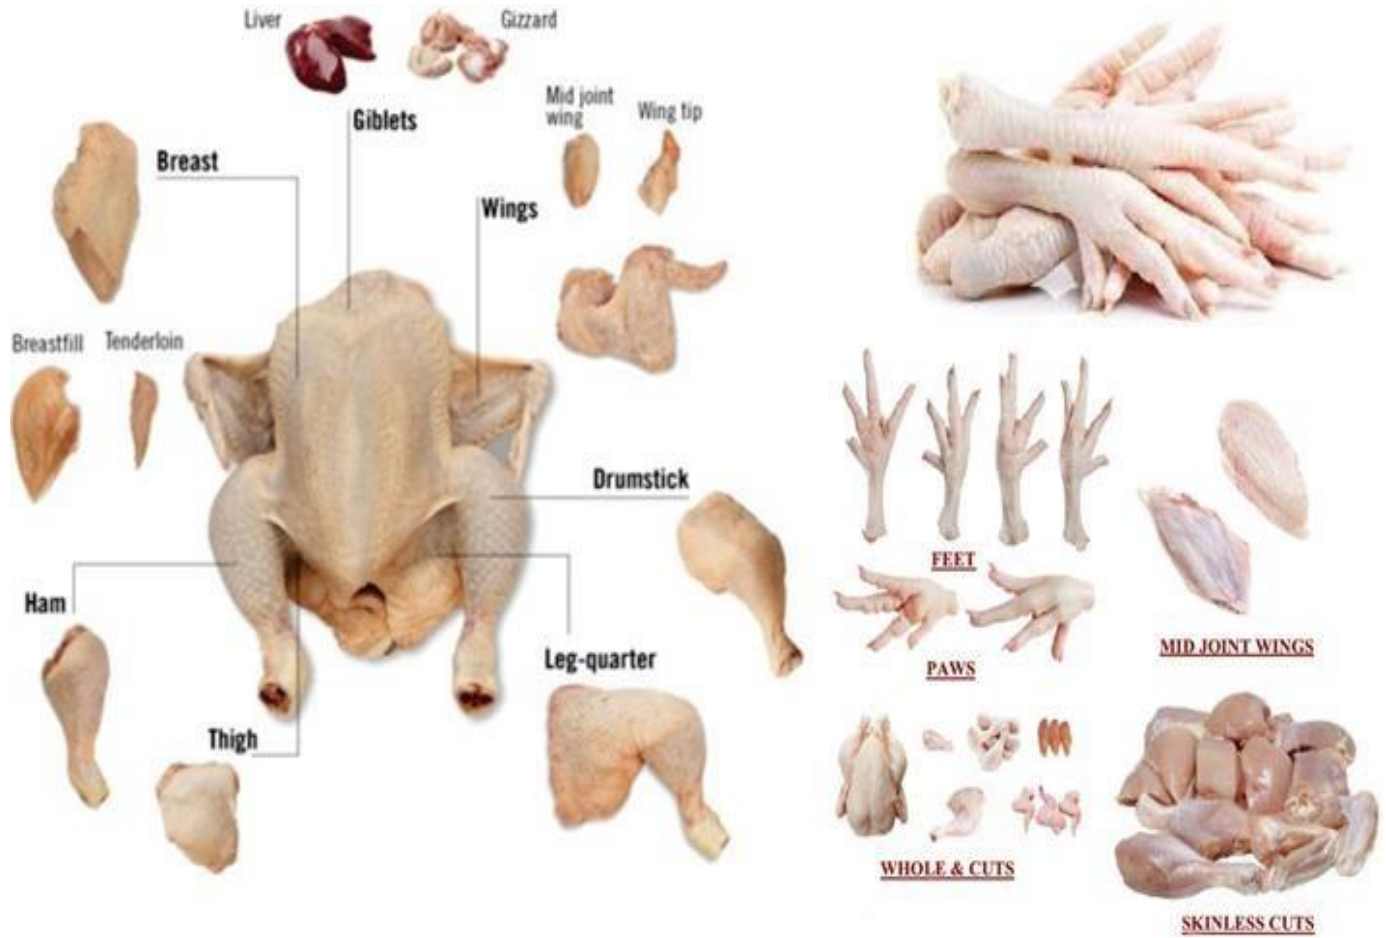

Royal Export & Import Inc

www.royalexportimportcenter.com

Chicken Cuts