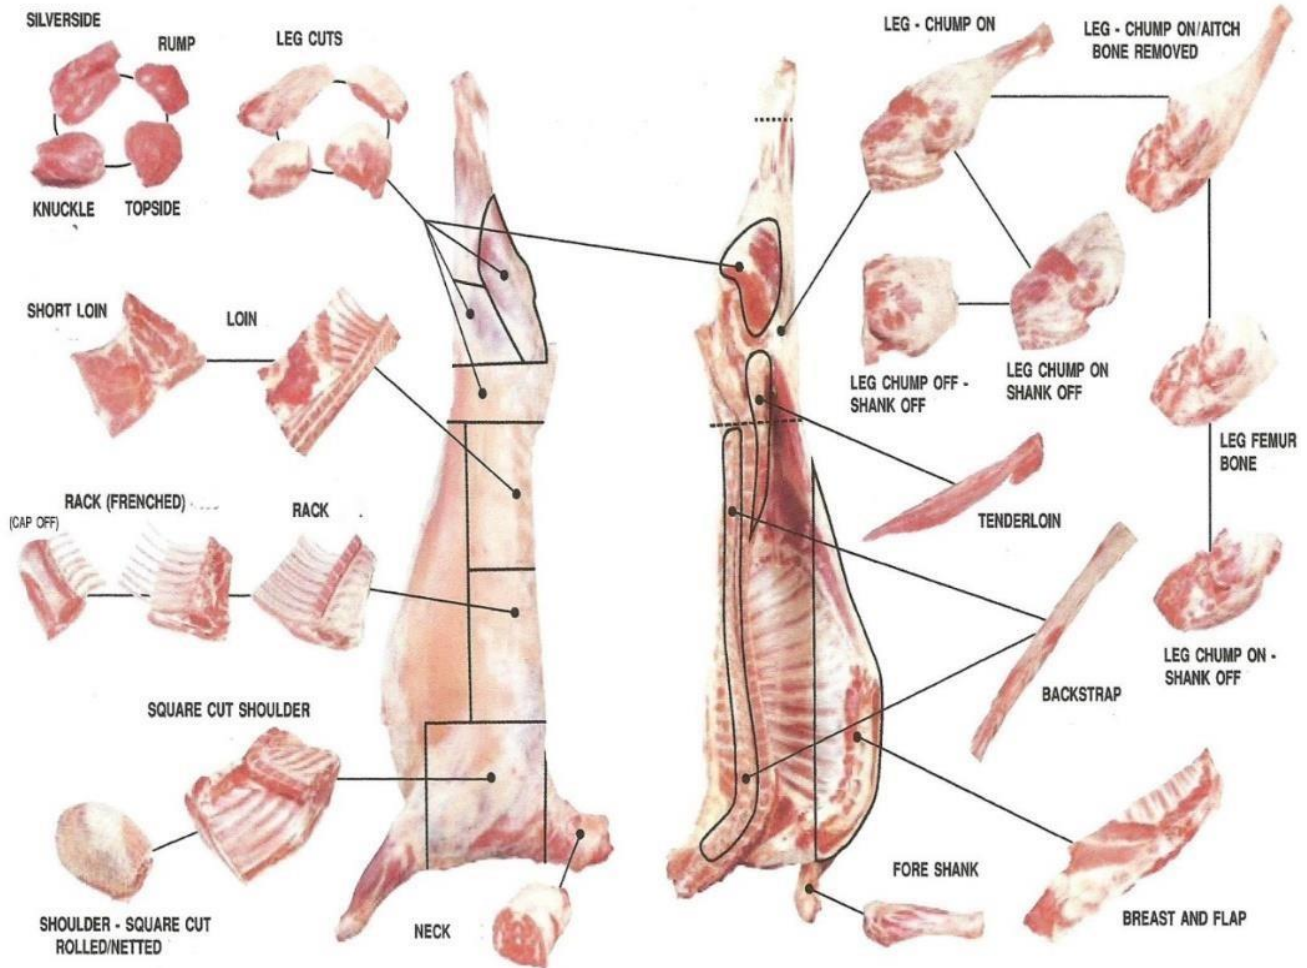

Royal Expor & Import Inc

[www.royalexportimportcenter.com](http://www.royalexportimportcenter.com)

**MEAT DIVISION - PART 2 -  
LAMB – GOAT – CHICKEN - PORK**

Royal Expor & Import Inc

www.royalexportimportcenter.com

### LAMB CUTS

Individual Cuts

Place of Origin: Brazil

Breeding and Fattening

Meat does not receive salting.

Frozen product

Certifications: S.I.F Brazil

Part: Frozen Cuts Lamb, 2-way, 4 – way, 6- way parts carcass.

## GOAT CUTS

Individual Cuts

Place of Origin: Brazil

Breeding and Fattening

Meat does not receive salting.

Frozen product

Certifications: S.I.F Brazil

Part: Frozen Cuts 2-way, 4 – way, 6- way parts carcass

**Ribs** Cut on shelves or chops ideal for grilling or frying.

**Loin.** Cut into chops or tender loins. Tender loins can also be grilled or fried.

**Leg.** Leave the bone or cut it into steaks for grilling or frying.